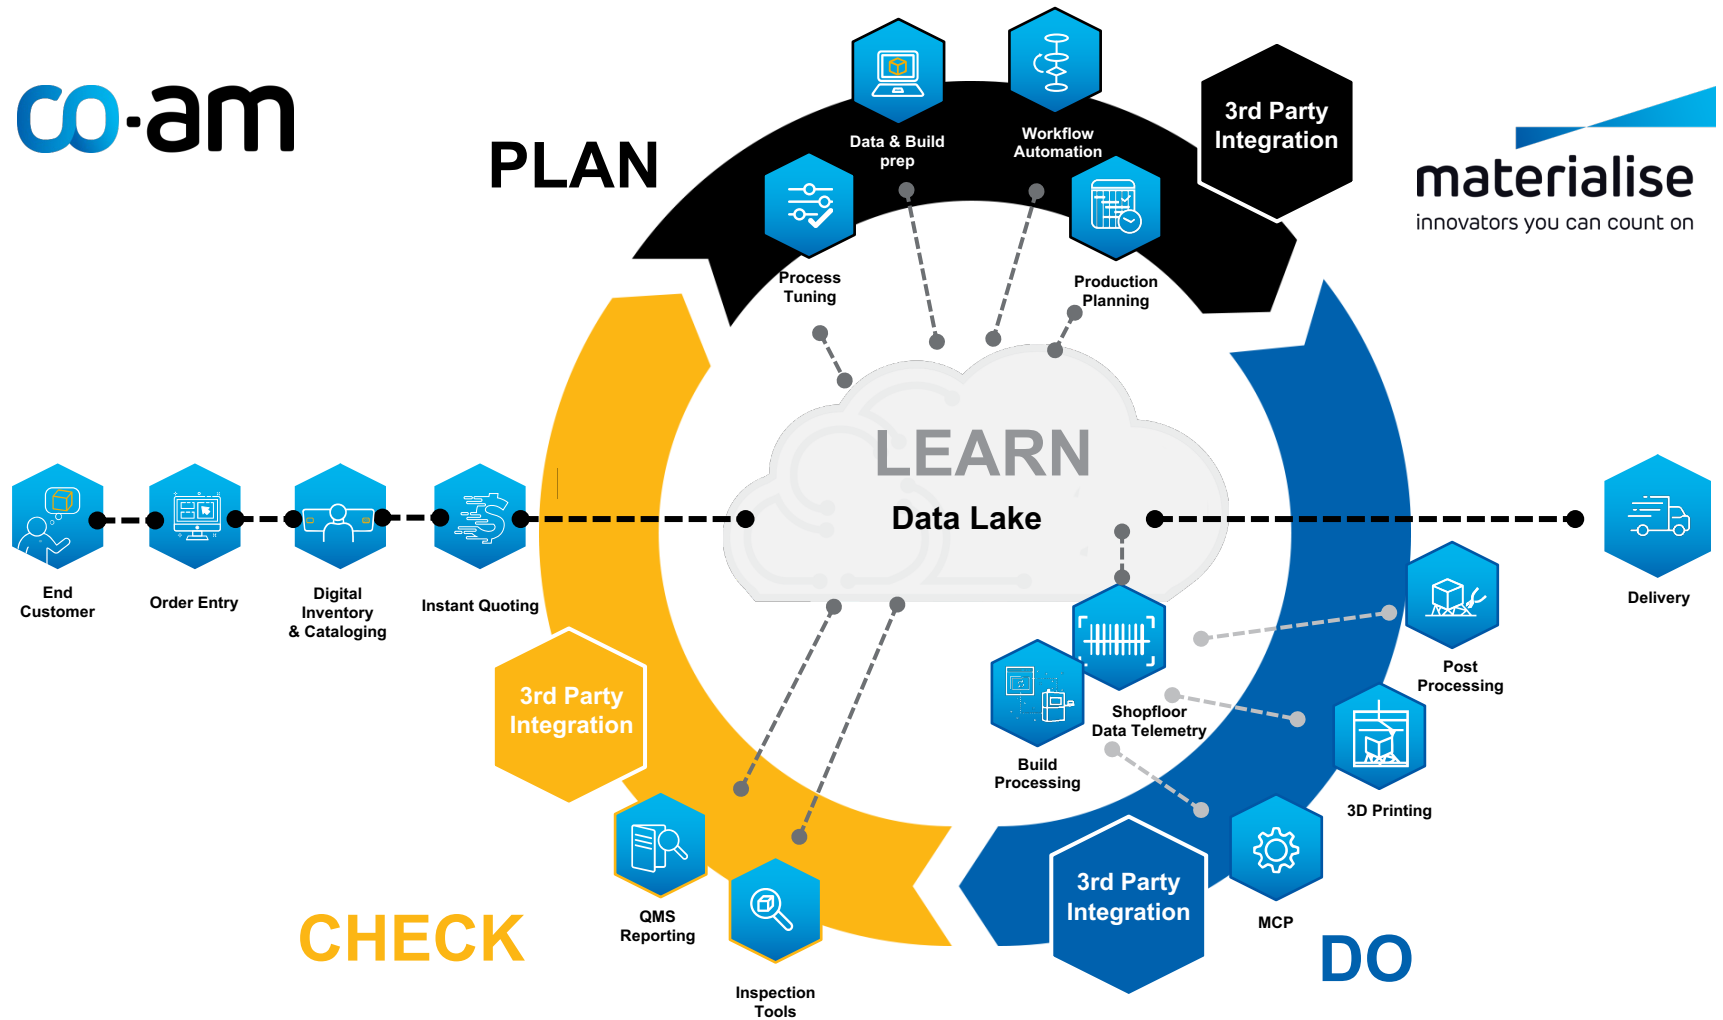

# CO-AM software platform

Home

- Order Management
- Production Management
- Quality Management
- Expert
- Business Intelligence
- Apps & Extensions**
- Limics
- AM Flow
- CASTOR
- Link3d Nesting
- Admin

Search

UPLOAD

Build	Machine	Date	Status
B50717	1	2011/09/01 11:00:00	Processed

Rows per page: 25

Results: 1-1 of 1

**Apps & Extensions**

- Layer Image Analysis
- AM Flow
- CASTOR
- Link3d Nesting
- Dental App